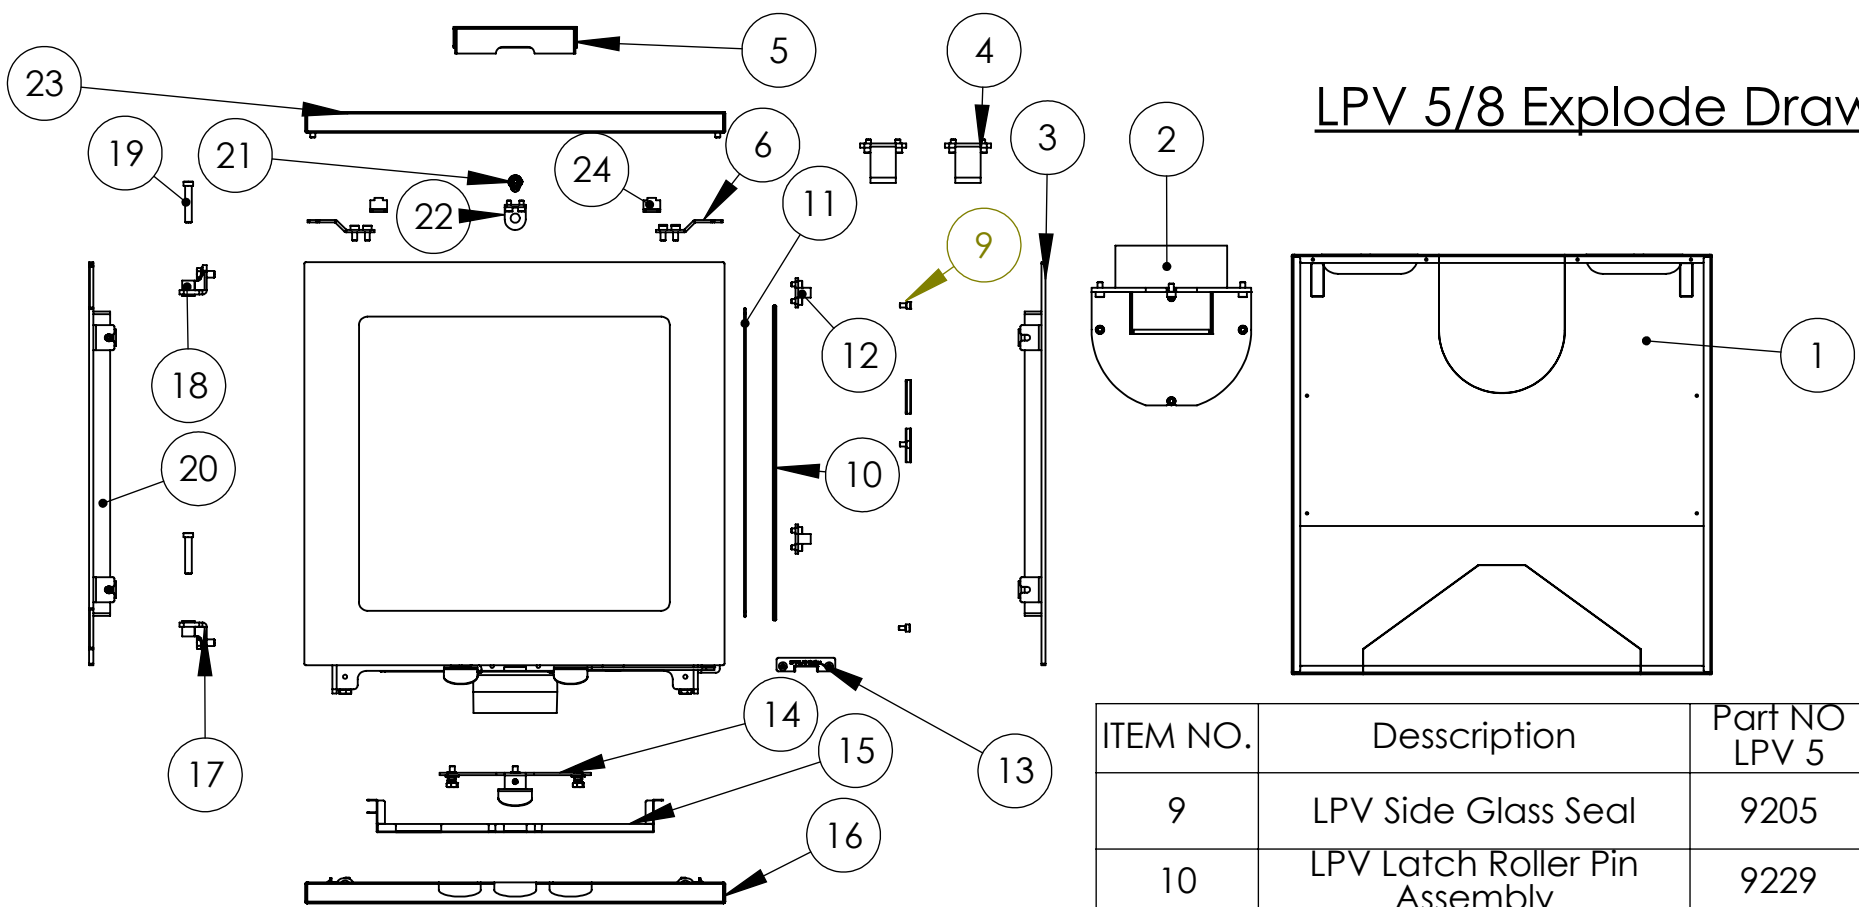

LPV 5/8 Explode Drawing

ITEM NO.	Description	Part NO LPV 5	part NO LPV 8	QTY.
1	LPV Rear Panel	9237	9198	1
2	LPV Spigot Assembly	9230	9230	1
3	LPV Side Window Panel	9203	9203	1
4	LPV baffle supports	9221	9221	2
5	LPV top plate Infill Plate	9206	9206	1
6	LPV top plate Brackets	9207	9207	4
7	LPV side window Clips	9204	9204	8
8	LPV Side Glass	9203	9203	2

ITEM NO.	Description	Part NO LPV 5	Part NO LPV 8	QTY
9	LPV Side Glass Seal	9205	9205	2
10	LPV Latch Roller Pin Assembly	9229	9229	2
11	LPV Air Limiter	9244	9202	1
12	LPV Air Control Slider	9200	9200	1
13	LPV Outside Air Box	9201	9201	1
14	LPV Base Plate	9238	9197	1
15	LPV Bottom Hinge	9219	9219	1
16	LPV Top Hinge	9218	9218	1
17	LPV Hinge Pin	9220	9220	2
18	LPV LH Side Panel	9296	9296	1
19	LPV Active Baffle Rod Assy	9227	9227	1
20	LPV Active Baffle Rod Support Bracket	9228	9228	1
21	LPV Top Plate	9236	9194	1
22	LPV Rear Panel Fixing Bracket	9199	9199	2
23	LPV Top Plate	9236	9194	1